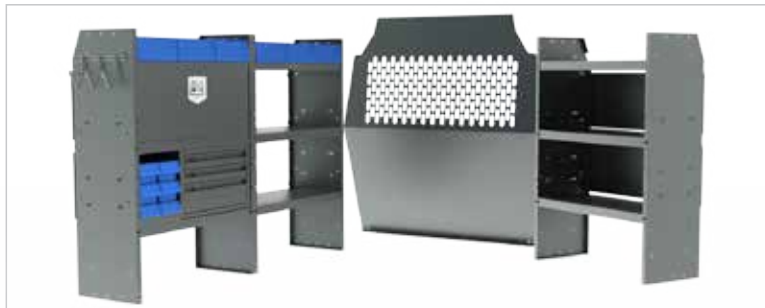

Transit Connect Steel Van Packages

Compact Cargo Vans

Electrical Contractor

Part #44TCL – Standard Wheel Base

Shelves are 32" W x 43" H x 14" D

Package Includes: (1) Partition #40670 ■ (3) 32" W Adjustable Shelves #4832L ■ (1) 32" W Shelf Door Kit #40020 ■ (1) Steel 3 Drawer Cabinet #40080 ■ (1) 3-Prong "J" Hook #40060 ■ (1) Plastic Shelf Bin Module #48250 ■ (6) Plastic Shelf Bins #40310

Telecom

Part #46TCL – Standard Wheel Base

Shelves are 32" W x 43" H x 14" D

Package Includes: (1) Partition #40670 ■ (3) 32" W Adjustable Shelves #4832L ■ (2) 32" W Shelf Door Kits #40020 ■ (2) Steel 3 Drawer Cabinets #40080 ■ (1) 3-Prong "J" Hook #40060 ■ (2) Plastic Shelf Bin Module #48250