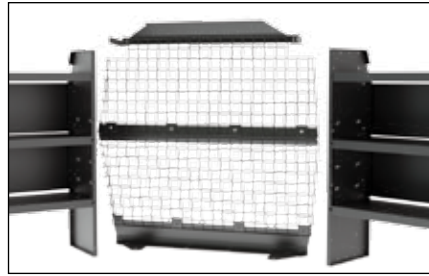

Compact Van Wire Partition