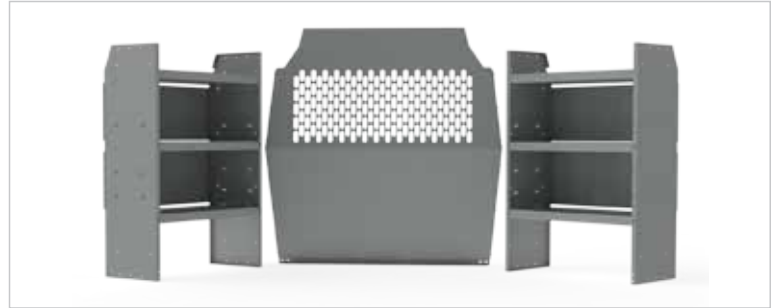

KARGO MASTER®

WE PUT EVERYTHING WITHIN REACH.

Cargo Van Racks & Interior Equipment

FORD

2016 PRODUCTS CATALOG

WWW.KARGOMASTER.COM
800-343-7486

Transit Connect Steel Van Packages

Compact Cargo Vans

Commercial Shelving

Part #40TCL – Standard Wheel Base
Shelves are 32" W x 43" H x 14" D

Package Includes: (1) Partition #40670 ■ (2) 32" W Adjustable Shelves #4832L

Deluxe Commercial Shelving

Part #41TCL – Standard Wheel Base
Shelves are 32" W x 43" H x 14" D

Package Includes: (1) Partition #40670 ■ (3) 32" W Adjustable Shelves #4832L ■ (1) 3-Prong "J" Hook #40060 ■ (1) Shelf Dividers (Set of 6) #40030

General Service

Part #42TCL – Standard Wheel Base
Shelves are 32" W x 43" H x 14" D