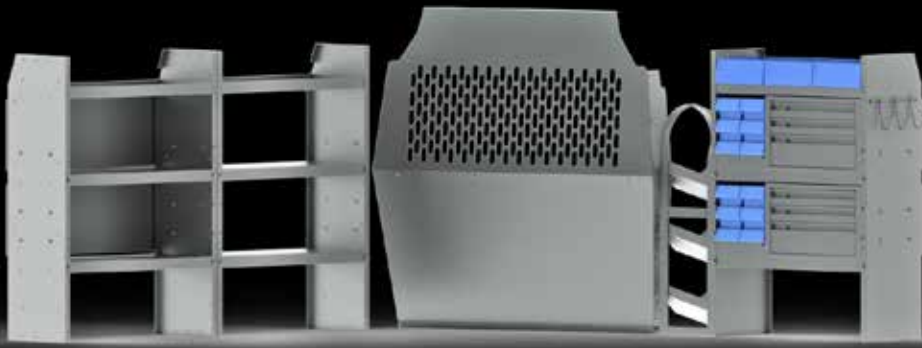

KARGO MASTER®

WE PUT EVERYTHING WITHIN REACH.

Cargo Van Racks & Interior Equipment

FORD

2016 PRODUCTS CATALOG

WWW.KARGOMASTER.COM
800-343-7486