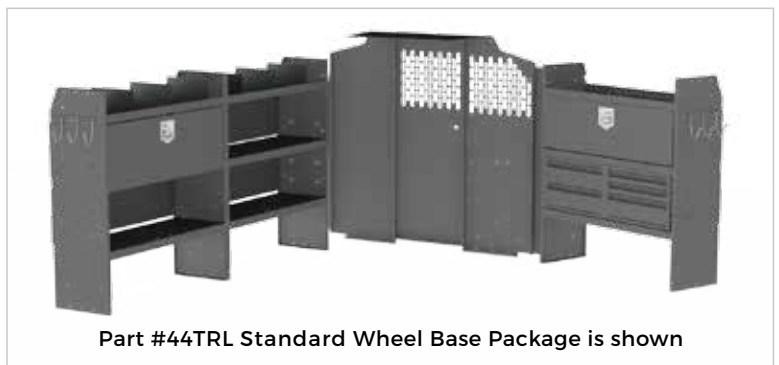

Part #41TLL – Long Wheel Base (Not Shown)

Shelves are 52" W x 46" H x 14" D

Package Includes: (1) Partition #40640 & Wing Kit #406TL
▪ (3) 52" W Adjustable Shelves #48520 ▪ (2) 52" W Shelf Door Kit #40040 ▪ (1) Steel 2 Drawer Cabinet #40070
▪ (1) Steel 3 Drawer Cabinet #40080 ▪ (2) 3-Prong "J" Hooks #40060 ▪ Shelf Dividers (Set of 6) #40030
▪ (1) 10" Shelf Lip #48190