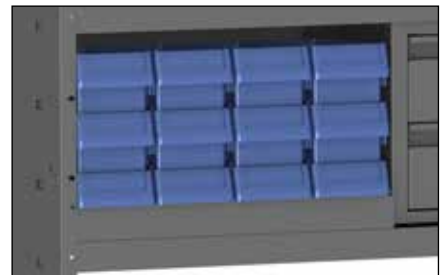

Steel Drawer Cabinets

56" Heavy Duty 3 Drawer Unit

46" Tall Cabinet Locker

Refrigerant Tank Racks

Standing Binder Rack

Wire Reel Holder

Hanging File Rack

Plastic Bin Modules