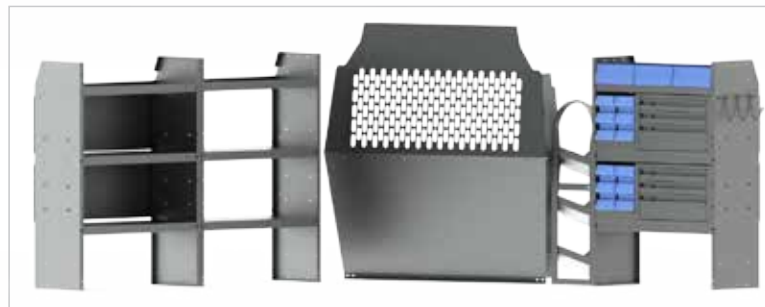

Plumbing

Part #43TCL – Standard Wheel Base
Shelves are 32" W x 43" H x 14" D

Package Includes: (1) Partition #40670 ■ (3) 32" W Adjustable Shelves #4832L ■ (1) 32" W Shelf Door Kit #40020 ■ (3) Steel 3 Drawer Cabinets #40080 ■ (1) 3-Prong "J" Hook #40060 ■ (3) Plastic Shelf Bin Modules #48250 ■ (3) Plastic Shelf Bins #40310

Transit Connect Steel Van Packages

Compact Cargo Vans

Electrical Contractor

Part #44TCL – Standard Wheel Base

Shelves are 32" W x 43" H x 14" D

Package Includes: (1) Partition #40670 ■ (3) 32" W Adjustable Shelves #4832L ■ (1) 32" W Shelf Door Kit #40020 ■ (1) Steel 3 Drawer Cabinet #40080 ■ (1) 3-Prong "J" Hook #40060 ■ (1) Plastic Shelf Bin Module #48250 ■ (6) Plastic Shelf Bins #40310

Telecom

Part #46TCL – Standard Wheel Base

Shelves are 32" W x 43" H x 14" D

Package Includes: (1) Partition #40670 ■ (3) 32" W Adjustable Shelves #4832L ■ (2) 32" W Shelf Door Kits #40020 ■ (2) Steel 3 Drawer Cabinets #40080 ■ (1) 3-Prong "J" Hook #40060 ■ (2) Plastic Shelf Bin Module #48250