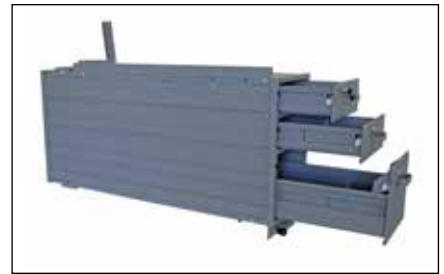

56" Heavy Duty 3 Drawer Unit