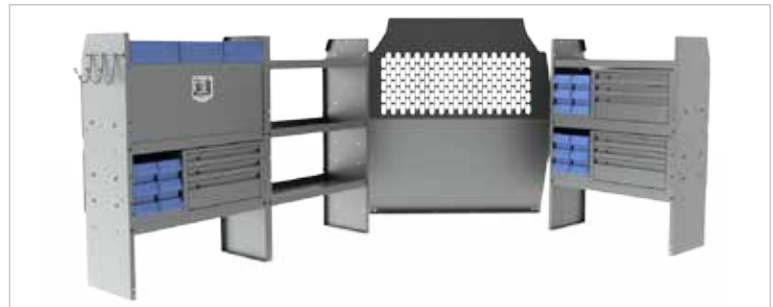

Plumbing

Part #43TCL – Standard Wheel Base
Shelves are 32" W x 43" H x 14" D

Package Includes: (1) Partition #40670 ■ (3) 32" W Adjustable Shelves #4832L ■ (1) 32" W Shelf Door Kit #40020 ■ (3) Steel 3 Drawer Cabinets #40080 ■ (1) 3-Prong "J" Hook #40060 ■ (3) Plastic Shelf Bin Modules #48250 ■ (3) Plastic Shelf Bins #40310