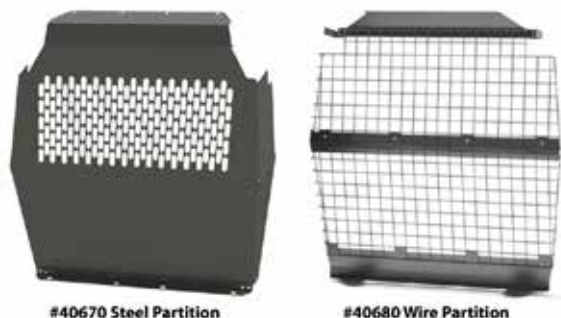

Transit Connect Steel Van Packages

Compact Cargo Vans

Electrical Contractor

Part #44TCL – Standard Wheel Base

Shelves are 32" W x 43" H x 14" D

Package Includes: (1) Partition #40670 ■ (3) 32" W Adjustable Shelves #4832L ■ (1) 32" W Shelf Door Kit #40020 ■ (1) Steel 3 Drawer Cabinet #40080 ■ (1) 3-Prong "J" Hook #40060 ■ (1) Plastic Shelf Bin Module #48250 ■ (6) Plastic Shelf Bins #40310

Telecom

Part #46TCL – Standard Wheel Base

Shelves are 32" W x 43" H x 14" D

Package Includes: (1) Partition #40670 ■ (3) 32" W Adjustable Shelves #4832L ■ (2) 32" W Shelf Door Kits #40020 ■ (2) Steel 3 Drawer Cabinets #40080 ■ (1) 3-Prong "J" Hook #40060 ■ (2) Plastic Shelf Bin Module #48250

Commercial Shelving (Wire Partition)

Part #47TCL – Standard Wheel Base

Shelves are 32" W x 43" H x 14" D

Package Includes: (1) Partition #40680 ■ (2) 32" W Adjustable Shelves #4832L

You can use either of our popular compact van partitions in any of the compact van packages. Choose either the #40670 steel partition or the #40680 wire partition.