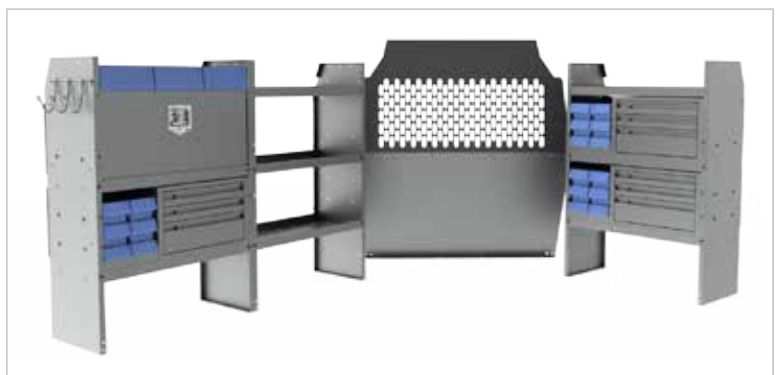

Plumbing

Part #403CE – Standard Wheel Base

Shelves are (2) 32" W x 43" H x 14" D
& (1) 26" W x 43" H x 14" D

Package Includes: (1) Partition #40670 ■ (2) 32" W Adjustable Shelves #4832L ■ (1) 26" W Adjustable Shelf #4826L ■ (1) 32" W Shelf Door Kit #40020 ■ (3) Steel 3 Drawer Cabinets #40080 ■ (1) 3-Prong "J" Hook #40060 ■ (3) Plastic Shelf Bin Modules #48250 ■ (3) Plastic Shelf Bins #40310