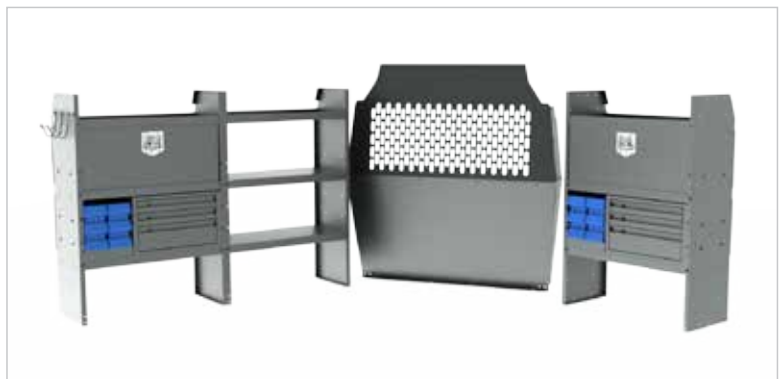

Telecom

Part #406CE – Standard Wheel Base

Shelves are (2) 32" W x 43" H x 14" D
& (1) 26" W x 43" H x 14" D

Package Includes: (1) Partition #40670 ■ (2) 32" W Adjustable Shelves #4832L ■ (1) 26" W Adjustable Shelf #4826L ■ (2) 32" W Shelf Door Kits #40020 ■ (2) Steel 3 Drawer Cabinets #40080 ■ (1) 3-Prong "J" Hook #40060 ■ (2) Plastic Shelf Bin Module #48250