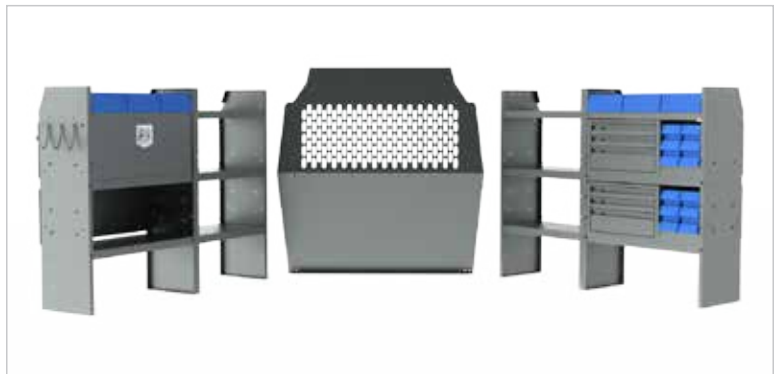

General Service

Part #402CE – Standard Wheel Base

Shelves are (2) 32" W x 43" H x 14" D
& (2) 26" W x 43" H x 14" D

Package Includes: (1) Partition #40670 ■ (2) 32" W Adjustable Shelves #4832L ■ (2) 26" W Adjustable Shelves #4826L ■ (1) 32" W Shelf Door Kit #40020 ■ (2) Steel 3 Drawer Cabinets #40080 ■ (1) 3-Prong "J" Hook #40060 ■ (6) Plastic Shelf Bins #40310 ■ (2) Plastic Shelf Bin Modules #48250