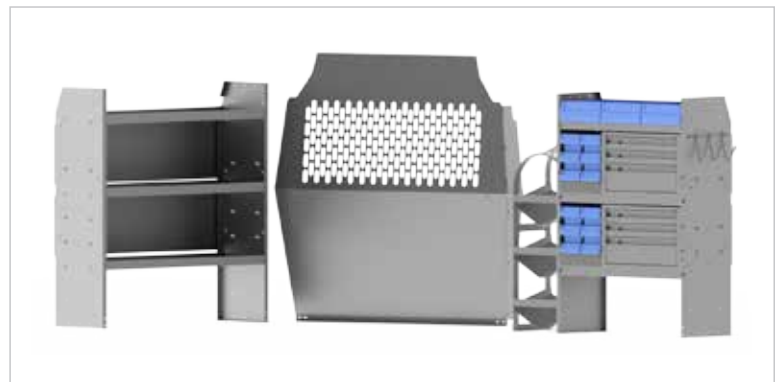

HVAC

Part #405CE – Standard Wheel Base

Shelves are (1) 42" W x 46" H x 14" D
& (1) 32" W x 43" H x 14" D

Package Includes: (1) Partition #40670 ■ (1) 32" W Adjustable Shelf #4832L ■ (1) 42" W Adjustable Shelf #48420 ■ (2) Steel 3 Drawer Cabinets #40080 ■ (1) 3-Tier Refrigerant Tank Rack #40200 ■ (1) 3-Prong "J" Hook #40060 ■ (2) Plastic Shelf Bin Modules #48250 ■ (3) Plastic Shelf Bins #40310