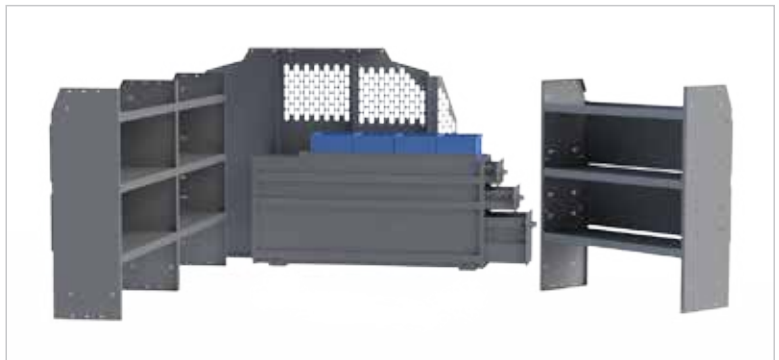

EZ All Trades

Part #4012C - Standard Wheel Base

Shelves are (1) 32" W x 46" H x 14" D
& (2) 42" W x 46" H x 14" D

Package Includes: (1) Partition #40640 & Wing Kit #4064C
■ (2) 42" W Adjustable Shelves #48420 ■ (1) 32" W Adjustable Shelf #48320 ■ (1) 56" L Steel 3 Drawer Unit #40250 ■ (4) Plastic Shelf Bins #40310

Optional
Center Panel Lock & Door Lock Kit
Part #40620