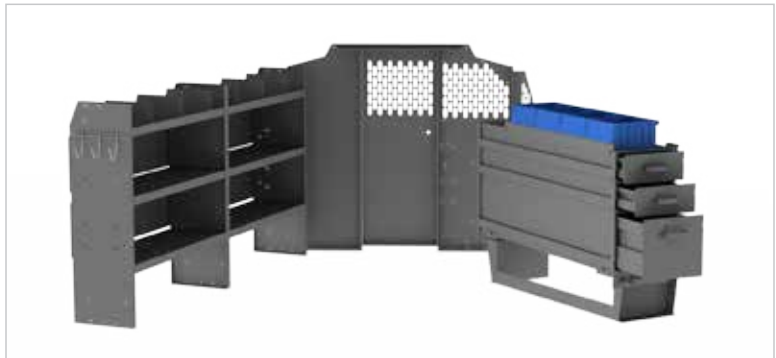

EZ General Service

Part #4007C - Standard Wheel Base

Shelves are 42" W x 46" H x 14" D

1. Package Includes: (1) Partition #40640 & Wing Kit #4064C
- (2) 42" W Adjustable Shelves #48420
  - (1) 56" L Steel 3 Drawer Unit #40250
  - (1) Wheel Well Stand for #40250 #40260
  - (4) Plastic Bins With Dividers #40310