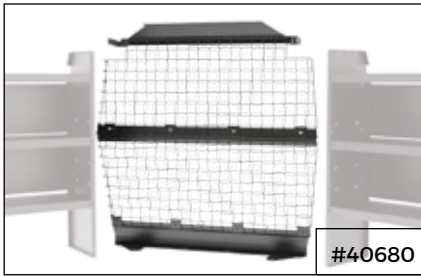

Products Featured in GMC/Chevy Packages

For complete details on all parts in this catalog, please visit www.kargomaster.com.

#40640
+ #4064C

#40680

#4826L
#4832L
#4832O
#4842O
#4852O

#40010
#40020
#40040

#40070
#40080
#40090

#40250

#40220

#40100
#40200

#40280

#40230

#40270

#40200
#48240

#4067A

#4832A
#4862A

#4002A