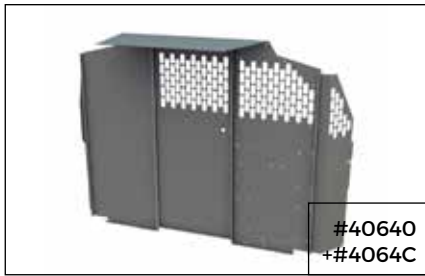

Products Featured in GMC/Chevy Packages

For complete details on all parts in this catalog, please visit www.kargomaster.com.

#40640
+ #4064C